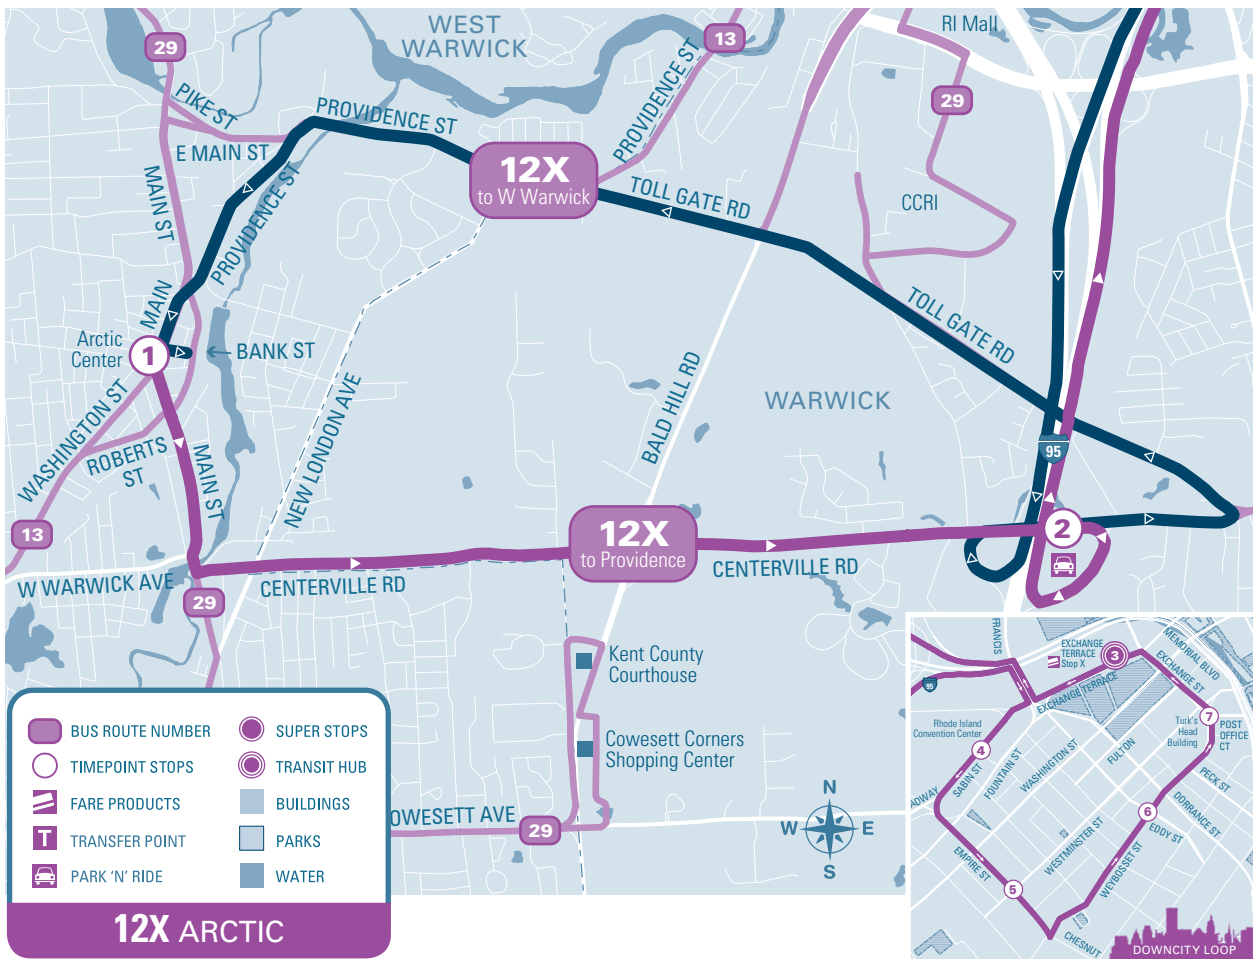

Bus Schedule Information • Para información llame:

401-781-9400 or 401-747-3529 TDD
www.ripta.com

*Subject to change

12X

Arctic / 117

EXPRESS SERVICE

MAJOR STOPS

- 1 Arctic Center
- 2 Rte. 117 Park-n-Ride Lot
- 3 **EXCHANGE TERRACE Stop X**
- 4 RI Convention Center
- 5 Empire & Westminster
- 6 Weybosset & Eddy
- 7 Turk's Head

Effective 1/16/16 • Printed 1/16/16

FREQUENCY

Monday to Friday:
3 a.m. trips and 3 p.m. trips
Saturday / Sunday / Holiday: no service

FARES

Single Trip: \$2.00
Transfer: \$0.50 valid for 2 hours
1 Day Pass: \$6 onboard only
7 Day Pass: \$23 onboard only

INFO
Log on at
RIPTA.COM

RHODE ISLAND PUBLIC TRANSIT AUTHORITY

MONDAY TO FRIDAY to Providence

	1	2	3	4	5	6	7
Timepoint Stops	Arctic Center	Rte. 117 Park-n-Ride Lot	EXCHANGE TERRACE STOP X	RI Convention Ctr	Empire & Westminster	Weybosset & Eddy	Turk's Head
TRANSFER							HUB
AM	6:44	6:55	7:22	7:23	7:24	7:26	7:28
	7:14	7:25	7:52	7:53	7:54	7:56	7:58
	7:44	7:55	8:22	8:23	8:24	8:26	8:28

MONDAY TO FRIDAY to Arctic Center

	3	4	5	6	7	2	1
Timepoint Stops	EXCHANGE TERRACE STOP X	RI Convention Ctr	Empire & Westminster	Weybosset & Eddy	Turk's Head	Rte. 117 Park-n-Ride Lot	Arctic Center
TRANSFER	HUB						
PM	4:35	4:36	4:37	4:39	4:41	5:04	5:20
	5:05	5:06	5:07	5:09	5:11	5:34	5:50
	5:35	5:36	5:37	5:39	5:41	6:04	6:20