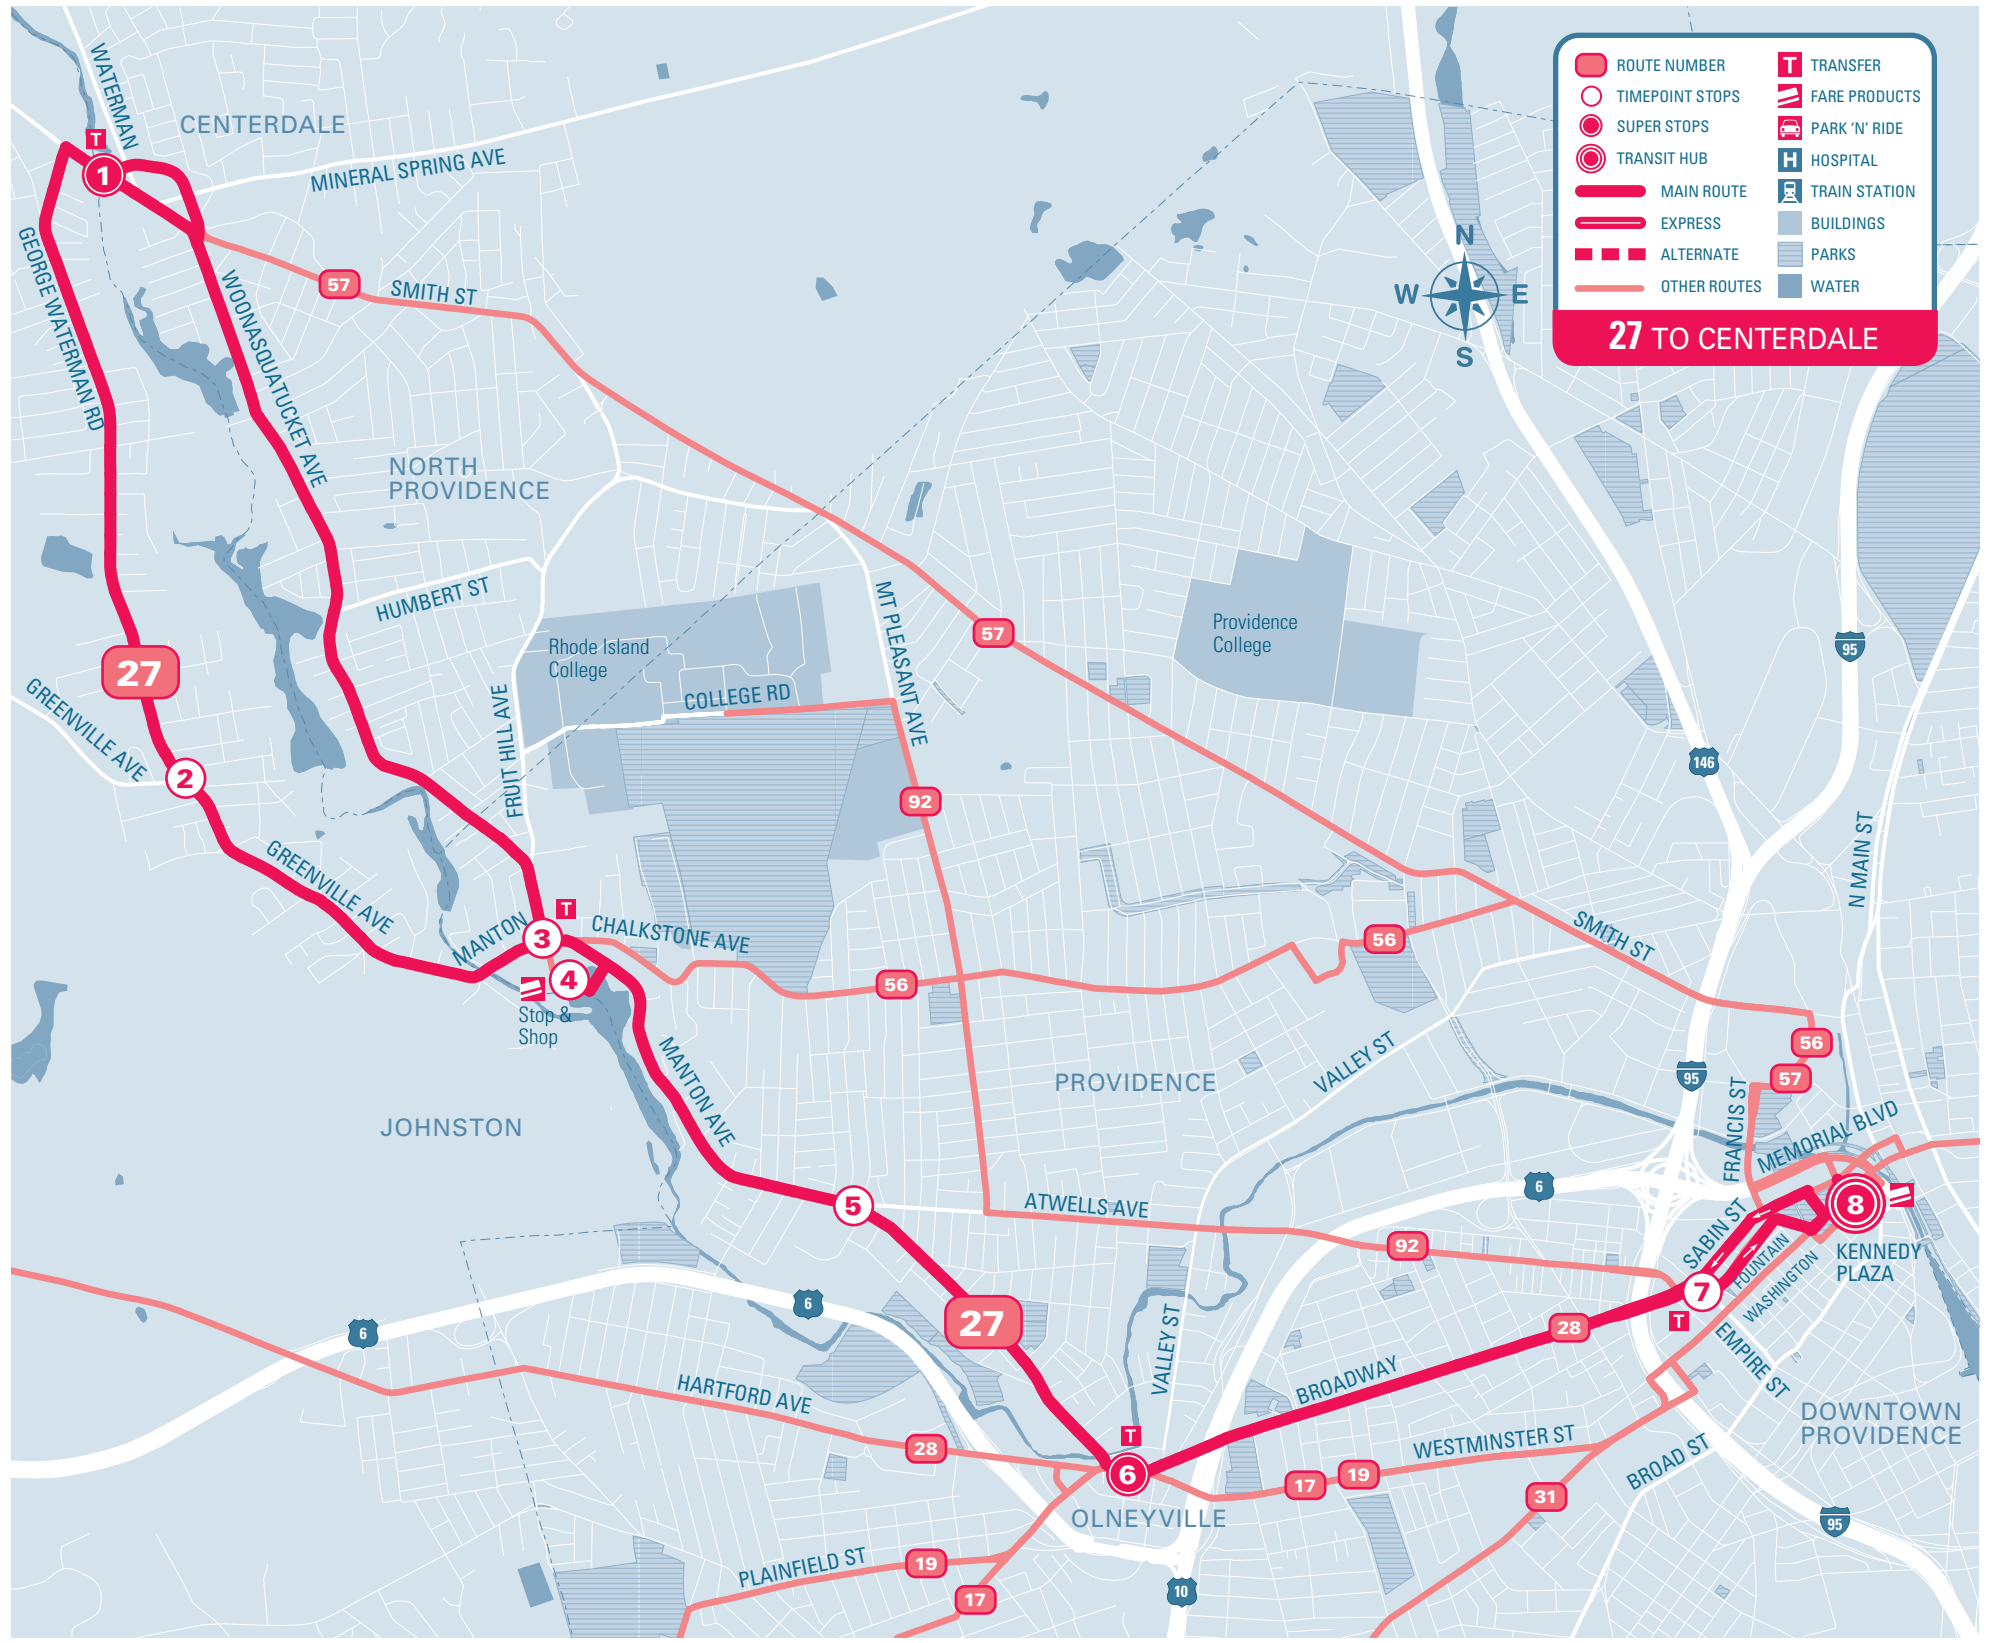

RIPTA Cash Fares*

Full Fare • Tarifa Básica.....	$2.00
Transfers • Transbordo.....	$1.00
Day Pass • Pase de día.....	$6.00
7 Day Pass • Pase de 7 días.....	$25.00
Monthly Pass • Pase Mensual.....	$70.00
10 Ride Pass (w/Transfer) •	
Pase de 10 Viajes (con transbordo).....	$20.00
Children under 5 ride free when accompanied by an adult	
Children 12 years of age and under must be accompanied by an adult	

2017 Holidays

- RIPTA will operate Sunday / Holiday service on the following days:
- **New Year's Day** - Sunday, January 1
- **Dr. Martin Luther King, Jr. Day** - Monday, January 16
- **Memorial Day** - Monday, May 29
- **Independence Day** - Tuesday, July 4
- **Victory Day** - Monday, August 14
- **Labor Day** - Monday, September 4
- **Columbus Day** - Monday, October 9
- **Veterans' Day** - Saturday, November 11
- **Thanksgiving Day** - Thursday, November 23
- **Christmas Day** - Monday, December 25

RIPTA offers a Reduced Fare Bus Pass Program for Seniors, People with Disabilities, and Medicare Card Holders. Please visit www.ripta.com for details.

RIPTA ofrece un Pase de Tarifa Reducida a los Adultos Mayores, Personas con Discapacidades y cualquier persona con una una Tarjeta de Indentificación de Medicare. Para más información, visite www.ripta.com.

Bus Schedule Information •
Para información llame:
401-781-9400 or 401-747-3529 TDD
www.ripta.com

*Subject to change

27 TO CENTERDALE