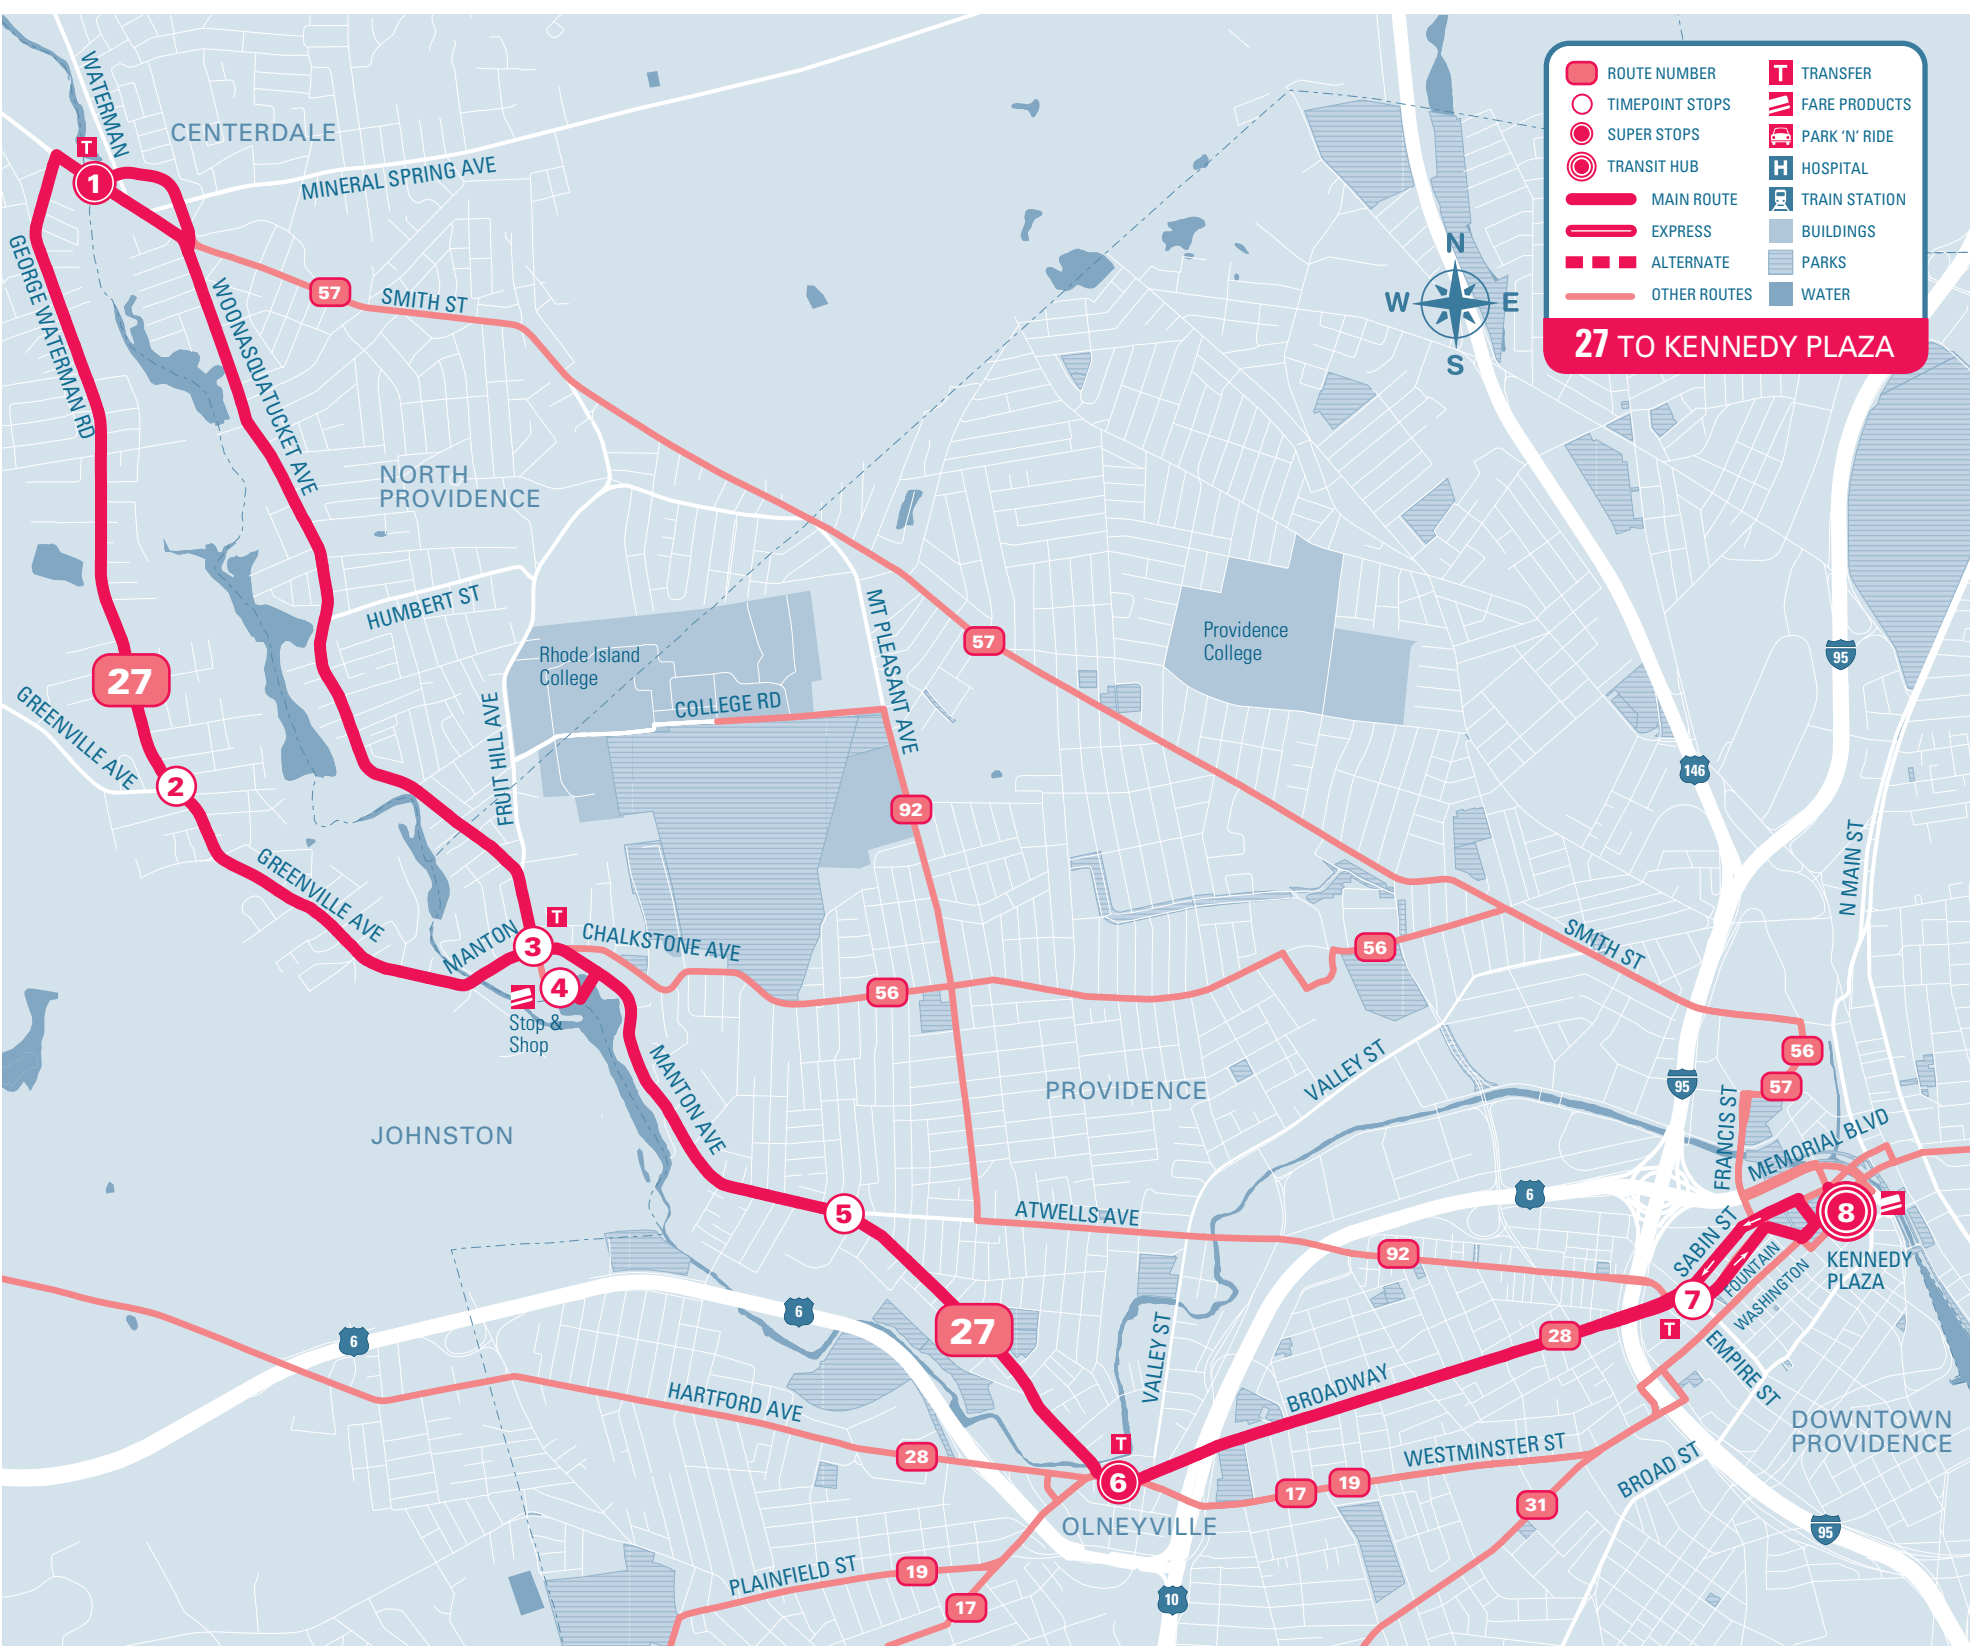

Broadway/Manton

KEY CORRIDOR ROUTE

MAJOR STOPS

- 1 CENTERDALE
- 2 George Waterman & Greenville
- 3 Manton & Chalkstone
- 4 Stop & Shop Manton
- 5 Manton & Atwells
- 6 OLNEYVILLE SQUARE
- 7 Fountain & Empire
- 8 KENNEDY PLAZA Stop W

Effective 9/2/17 • Printed 9/2/17

FREQUENCY
 Monday to Friday 6a-12a:
 20 min until 7p, then 60 min
 Saturday 5:55a-11:30p: 38 min until 7p, then 70 min
 Sunday 7:30a-9:30p: 50 minutes

FARES
 Single Trip: \$2.00
 Transfer: \$1.00 valid for 2 hours
 1 Day Pass: \$6 onboard only
 7 Day Pass: \$25 onboard only

INFO
 Log on at
RIPTA.COM

27 TO KENNEDY PLAZA

ROUTE NUMBER	TRANSFER
TIMEPOINT STOPS	FARE PRODUCTS
SUPER STOPS	PARK 'N' RIDE
TRANSIT HUB	HOSPITAL
MAIN ROUTE	TRAIN STATION
EXPRESS	BUILDINGS
ALTERNATE	PARKS
OTHER ROUTES	WATER

(c) Trip serves Hillcrest Village arriving at 2:33pm & 5:05pm respectively

		KENNEDY PLAZA Stop W	Sabin & Empire	OLNEYVILLE SQUARE	Manton & Atwells	Stop & Shop Manton	Manton & Chalkstone	George Waterman & Greenville	CENTER-DALE	
		HUB	28, 92	17, 19, 28	56	56	56	57	57	
SUNDAY / HOLIDAY	AM	George Waterman	7:30	7:33	7:40	7:44	7:48	7:49	7:53	7:57
		Woonasquattuck	8:20	8:23	8:30	8:34	8:38	8:39	8:46
		George Waterman	9:10	9:13	9:20	9:24	9:28	9:29	9:33	9:37
		Woonasquattuck	10:00	10:03	10:10	10:14	10:18	10:19	10:26
		George Waterman	10:50	10:53	11:00	11:04	11:08	11:09	11:13	11:17
		Woonasquattuck	11:40	11:43	11:50	11:54	11:58	11:59	12:06
		George Waterman	12:30	12:33	12:40	12:44	12:48	12:49	12:53	12:57
		Woonasquattuck	1:20	1:23	1:30	1:34	1:38	1:39	1:46
		George Waterman	2:10	2:13	2:20	2:24	2:28	2:29	2:33	2:37
		Woonasquattuck	3:00	3:03	3:10	3:14	3:18	3:19	3:26
		George Waterman	3:50	3:53	4:00	4:04	4:08	4:09	4:13	4:17
		Woonasquattuck	4:40	4:43	4:50	4:54	4:58	4:59	5:06
		George Waterman	5:30	5:33	5:40	5:44	5:48	5:49	5:53	5:57
		Woonasquattuck	6:20	6:23	6:30	6:34	6:38	6:39	6:46
		George Waterman	7:10	7:13	7:20	7:24	7:28	7:29	7:33	7:37
Woonasquattuck	8:20	8:23	8:30	8:34	8:38	8:39	8:46		