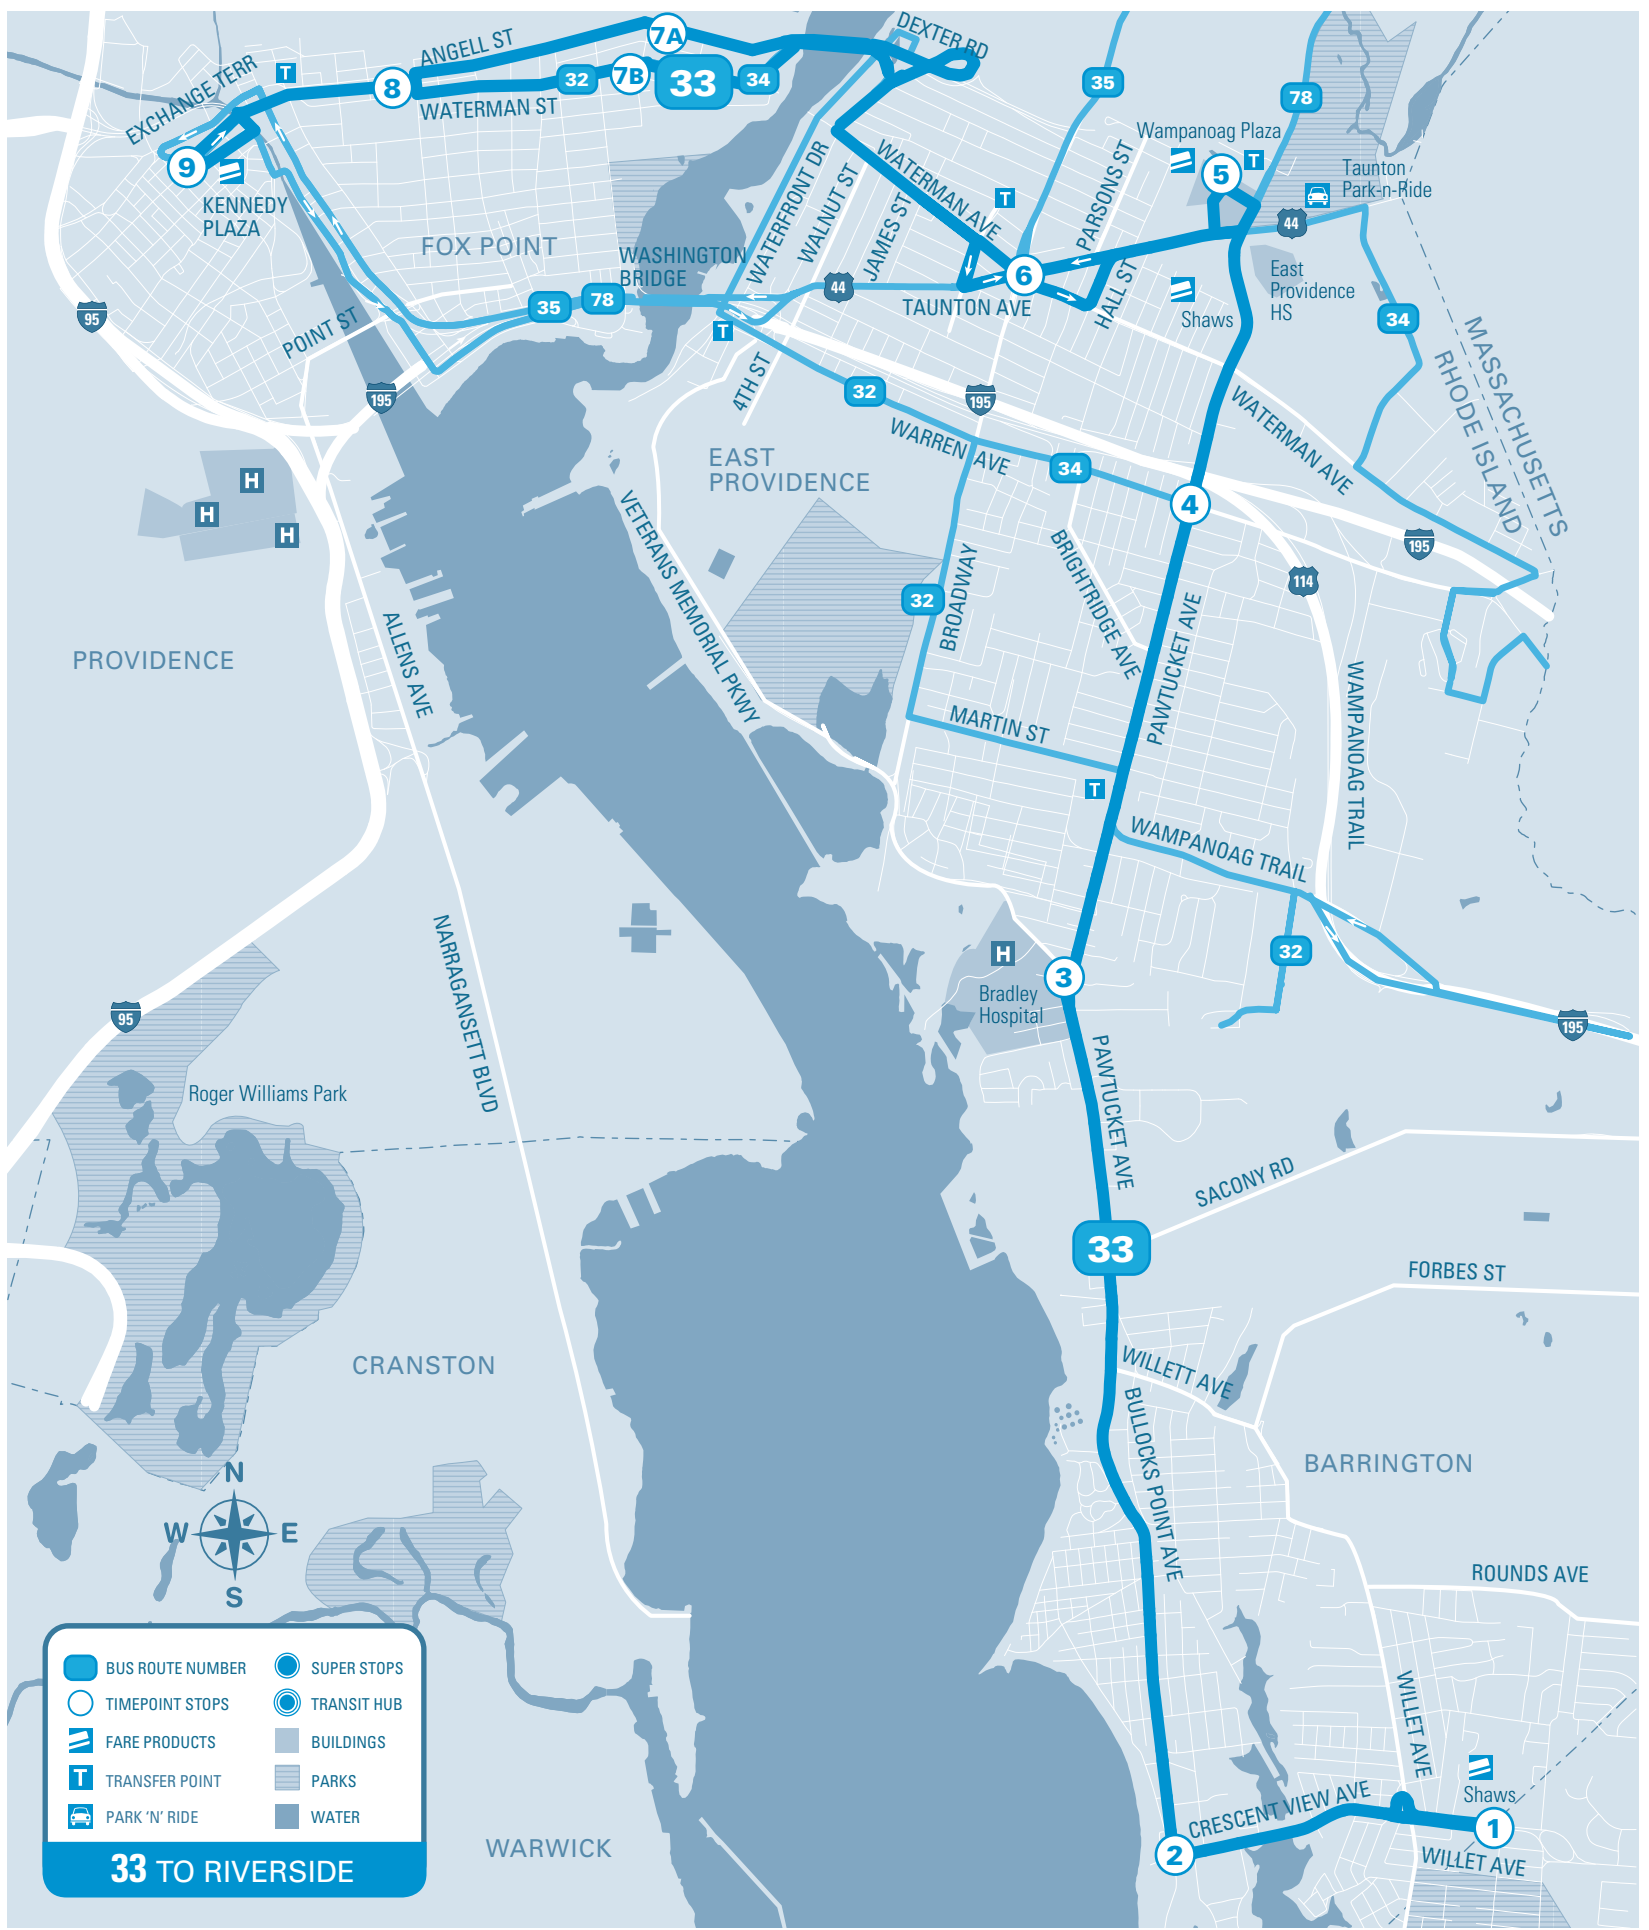

Timepoint Stops	MONDAY TO FRIDAY								
	KENNEDY PLAZA Stop H	Tunnel & Thayer	Waterman & Butler	Taunton & Waterman	Wampanoag Plaza	Warren & Pawtucket	Pawtucket & Veteran's Pkwy	Bullocks Pt & Crescent View	Shaw's Willett Ave.
TRANSFER	HUB		32, 34, 40	35, 78	34, 78				
AM	5:49	5:54	5:58	6:02	6:06	6:11	6:15	6:21	6:26
	6:19	6:24	6:28	6:32	6:36	6:41	6:45	6:51	6:56
	6:49	6:54	6:58	7:02	7:06	7:12	7:16	7:22	7:27
	7:19	7:25	7:30	7:34	7:38	7:44	7:48	7:54	7:59
	7:49	7:55	8:00	8:04	8:08	8:14	8:18	8:24	8:29
	8:19	8:25	8:30	8:34	8:38	8:44	8:48	8:54	8:59
	8:49	8:55	9:00	9:04	9:08	9:14	9:18	9:24	9:29
	9:19	9:25	9:30	9:34	9:38	9:44	9:48	9:54	9:59
	9:49	9:55	10:00	10:04	10:08	10:14	10:18	10:24	10:29
	10:19	10:25	10:30	10:34	10:38	10:44	10:48	10:54	10:59
	10:49	10:55	11:00	11:04	11:08	11:14	11:18	11:24	11:29
	11:19	11:25	11:30	11:34	11:38	11:44	11:48	11:54	11:59
	11:49	11:55	12:00	12:04	12:08	12:14	12:18	12:24	12:29
PM	12:19	12:25	12:30	12:34	12:38	12:44	12:48	12:54	12:59
	12:49	12:55	1:00	1:04	1:08	1:14	1:18	1:24	1:29
	1:19	1:25	1:30	1:34	1:38	1:44	1:48	1:54	1:59
	1:49	1:55	2:00	2:04	2:08	2:14	2:18	2:24	2:29
	2:19	2:25	2:30	2:34	2:38	2:44	2:48	2:54	2:59
	2:49	2:55	3:00	3:04	3:08	3:14	3:18	3:24	3:29
	3:19	3:25	3:30	3:34	3:38	3:44	3:48	3:54	3:59
	3:49	3:55	4:00	4:04	4:08	4:14	4:18	4:24	4:29
	4:19	4:25	4:30	4:34	4:38	4:44	4:48	4:54	4:59
	4:49	4:55	5:00	5:04	5:08	5:14	5:18	5:24	5:29
	5:19	5:25	5:30	5:34	5:38	5:44	5:48	5:54	5:59
	5:49	5:55	6:00	6:04	6:08	6:13	6:17	6:23	6:28
	6:49	6:54	6:59	7:03	7:07	7:12	7:16	7:22	7:27
	7:49	7:54	7:59	8:03	8:07	8:12	8:16	8:22	8:27
	8:49	8:54	8:59	9:03	9:07	9:12	9:16	9:22	9:27
	9:49	9:54	9:59	10:03	10:07	10:12	10:16	10:22	10:27
	10:40	10:45	10:50	10:54	10:58	11:03	11:07	11:13	11:18