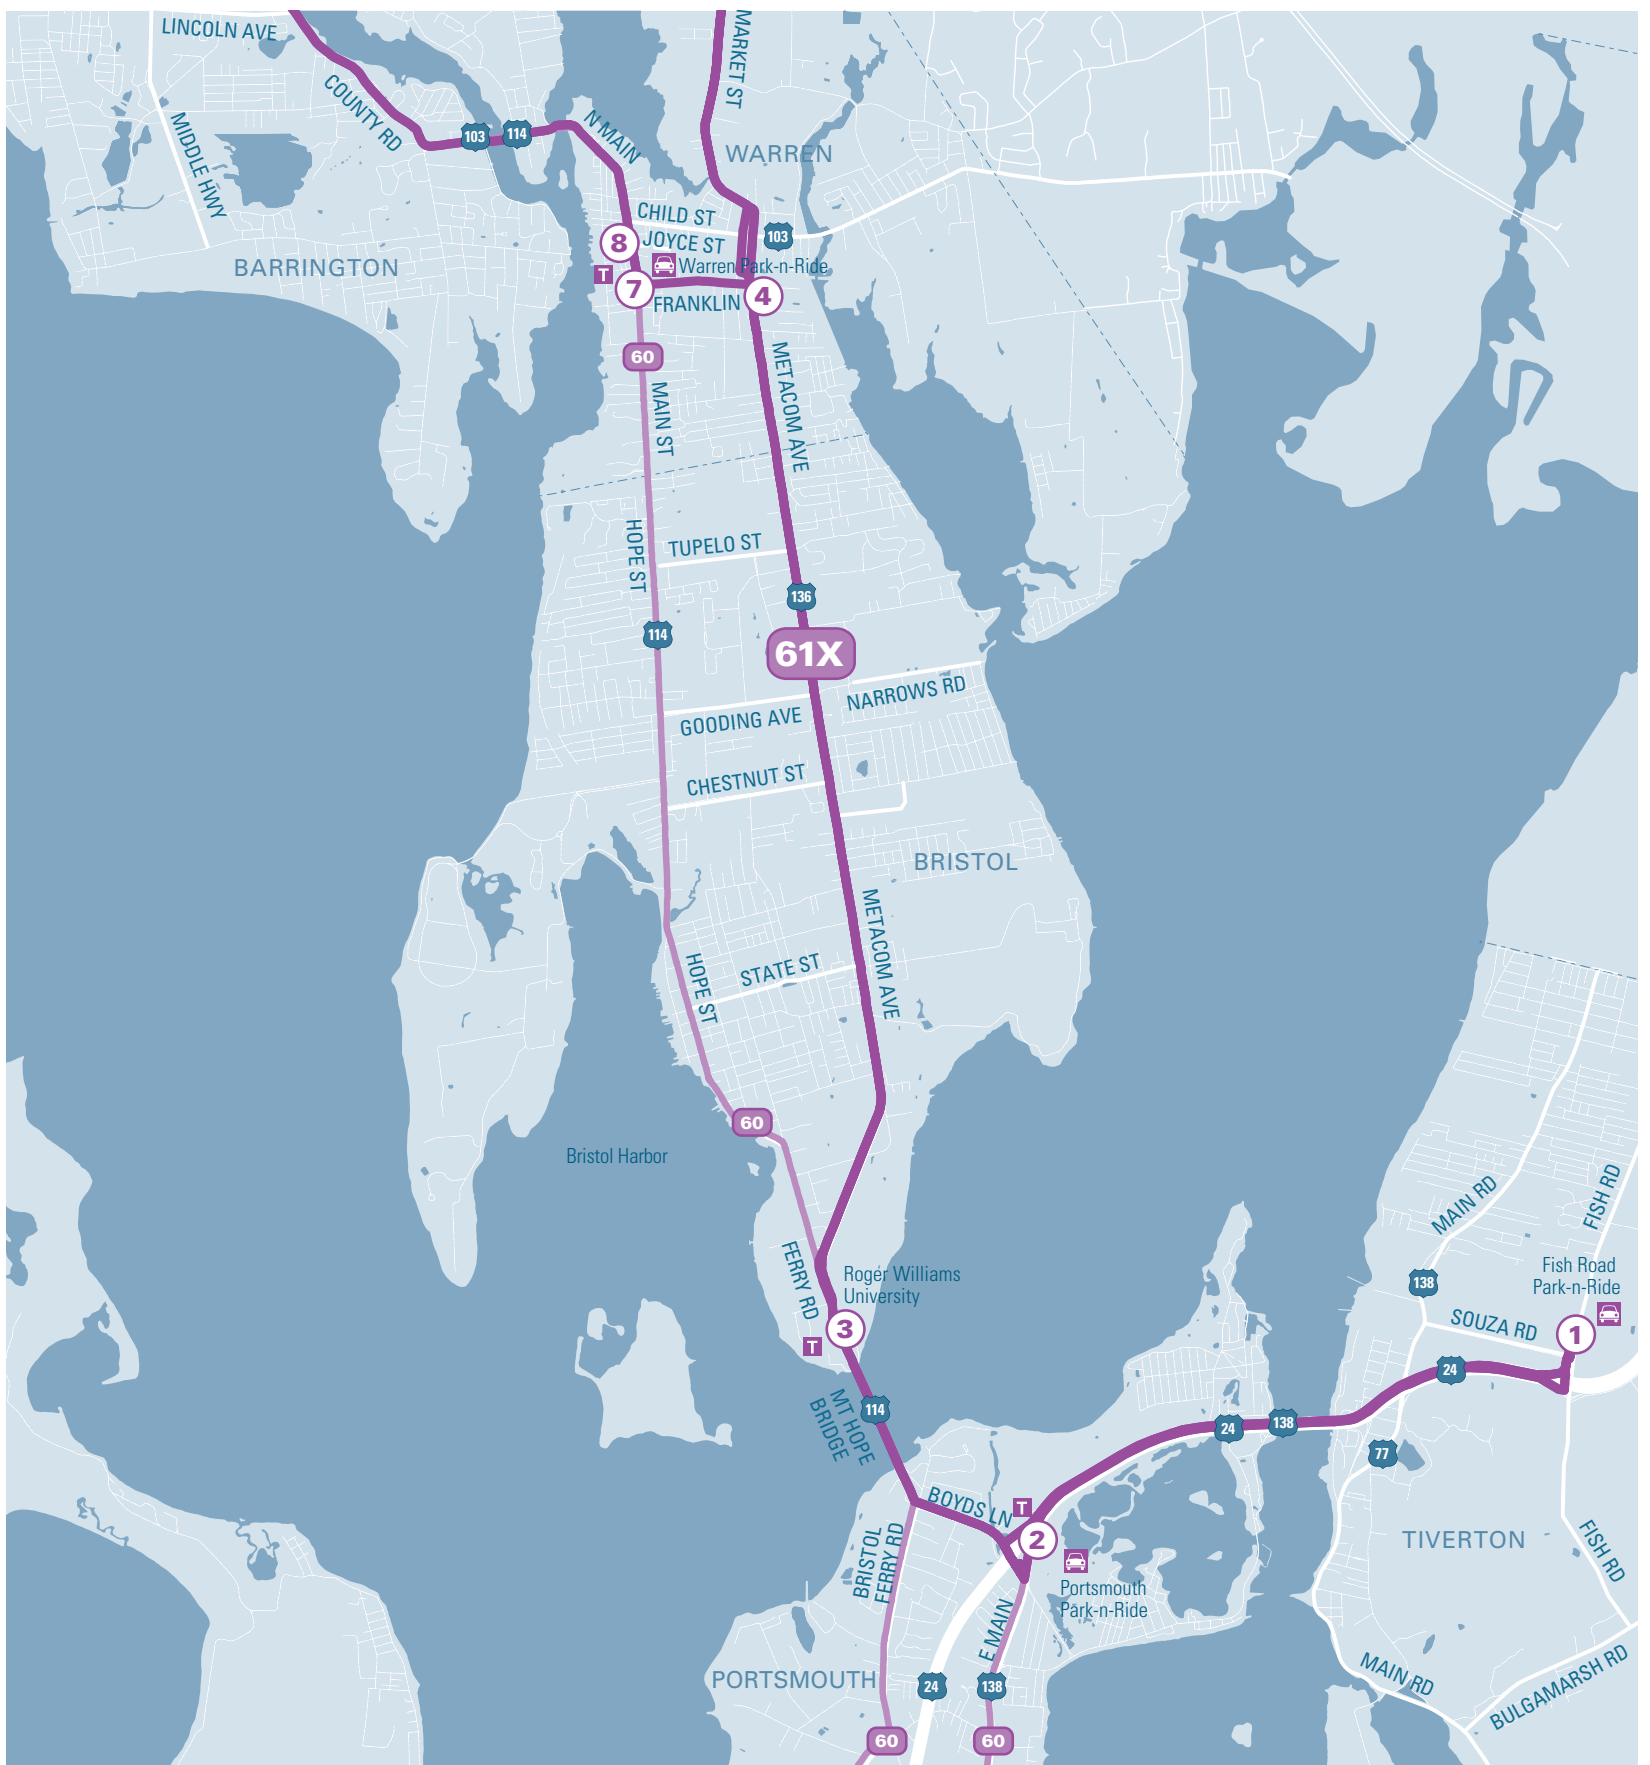

	1	2	3	4	5	6	7	8	9	10	11	12	13	14	15
Timepoint Stops	Fish Road Park-n-Ride, Tiverton	Portsmouth Park-n-Ride	Mount Hope Bridge	Metacom & Franklin	TPI Composites	Market & Rte. 6	Warren Park-n-Ride	Main & Joyce	White Church Park-n-Ride	TUNNEL & THAYER SUPERSTOP	EXCHANGE TERRACE STOP X HUB	RI Convention Center	Empire & Westminster	Weybosset & Eddy	Turk's Head
TRANSFER		60	60				60	60	60						
M-F	6:19	6:24	6:28	6:38	6:40	6:42	6:49	7:11	7:15	7:16	7:17	7:19	7:21
	6:49	6:54	6:58	7:08	7:10	7:12	7:21	7:43	7:47	7:48	7:49	7:51	7:53
	7:19	7:24	7:28	7:38	7:40	7:42	7:51	8:13	8:17	8:18	8:19	8:21	8:23
	3:20	3:25	3:29	3:39	3:43	3:46	4:07

INFO
Log on at
RIPTA.COM

FARES
Single Trip: \$2.00
Transfer: \$1.00 valid for 2 hours
1 Day Pass: \$6 onboard only
7 Day Pass: \$25 onboard only

FREQUENCY
Monday to Friday:
inbound: a.m. 4 trips
outbound: p.m. 4 trips
Saturday / Sunday / Holiday: no service

MAJOR STOPS

- 15 Turk's Head
- 14 Weybosset & Eddy
- 13 Empire & Westminster
- 12 RI Convention Center
- 11 **EXCHANGE TERRACE STOP X**
- 10 **TUNNEL & THAYER**
- 9 White Church Park-n-Ride
- 8 Main & Joyce
- 7 Warren Park-n-Ride
- 6 Market & Rte. 6
- 5 TPI Composites
- 4 Metacom & Franklin
- 3 Mount Hope Bridge
- 2 Portsmouth Park-n-Ride
- 1 Fish Road Park-n-Ride, Tiverton

EXPRESS SERVICE

**Tiverton / East Bay
Park-n-Ride**

61X

Timepoint Stops	RI Convention Center	Empire & Westminster	Weybosset & Eddy	Turk's Head	EXCHANGE TERRACE STOP X	TUNNEL & THAYER	White Church Park-n-Ride	Main & Joyce	Warren Park-n-Ride	Market & Rte. 6	TPI Composites	Metacom & Franklin	Mount Hope Bridge	Portsmouth Park-n-Ride	Fish Road Park-n-Ride, Tiverton
TRANSFER					HUB	SUPERSTOP	60	60	60				60	60	
M-F	6:32	6:47	6:50	6:54	7:04	7:09	7:14
	4:10	4:11	4:13	4:15	4:17	4:22	4:42	4:52	4:54	4:56	5:06	5:11	5:16
	4:40	4:41	4:43	4:45	4:47	4:52	5:12	5:22	5:24	5:26	5:36	5:41	5:46
	5:10	5:11	5:13	5:15	5:17	5:22	5:42	5:52	5:54	5:56	6:06	6:11	6:16