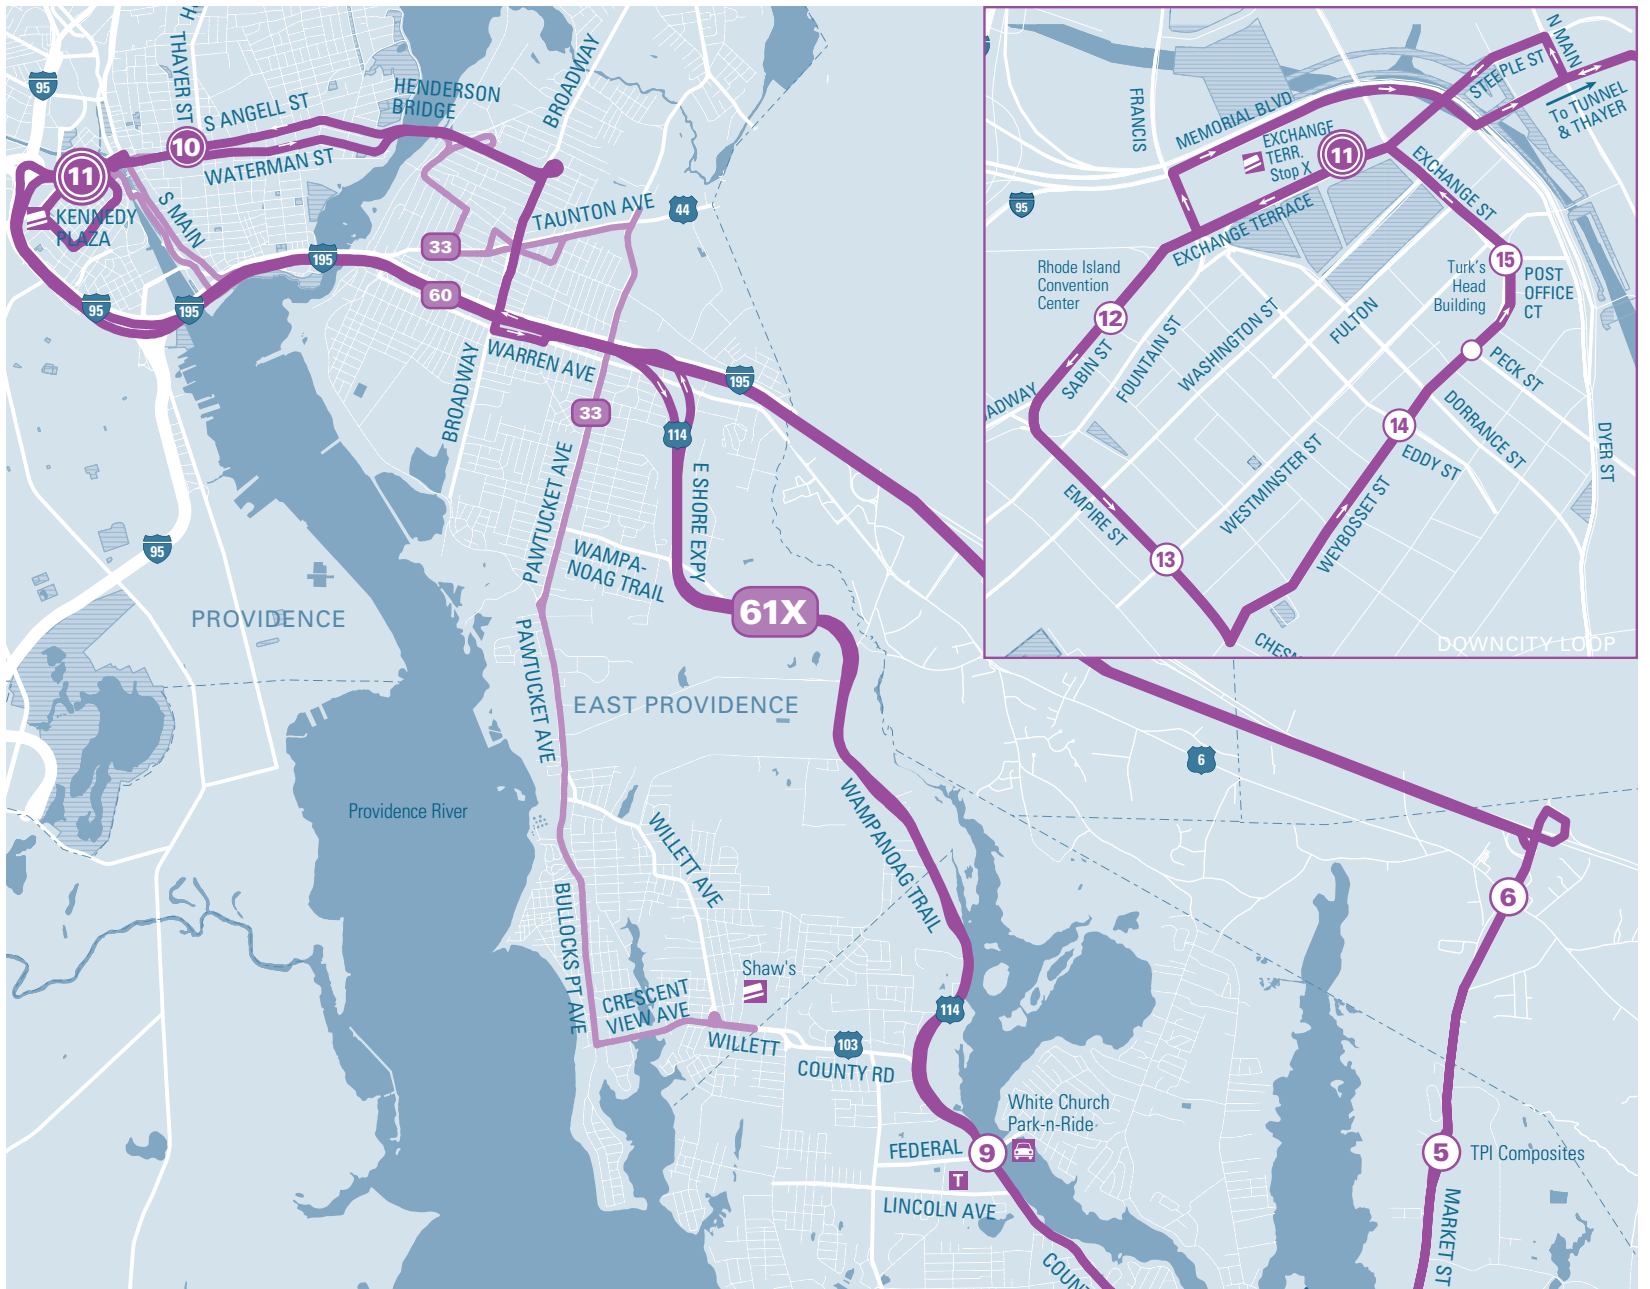

	1	2	3	4	5	6	7	8	9	10	11	12	13	14	15
Timepoint Stops	Fish Road Park-n-Ride, Tiverton	Portsmouth Park-n-Ride	Mount Hope Bridge	Metacom & Franklin	TPI Composites	Market & Rte. 6	Warren Park-n-Ride	Main & Joyce	White Church Park-n-Ride	TUNNEL & THAYER SUPERSTOP	EXCHANGE TERRACE STOP X HUB	RI Convention Center	Empire & Westminster	Weybosset & Eddy	Turk's Head
TRANSFER		60	60				60	60	60						
M-F	6:19	6:24	6:28	6:38	6:40	6:42	6:49	7:11	7:15	7:16	7:17	7:19	7:21
	6:49	6:54	6:58	7:08	7:10	7:12	7:21	7:43	7:47	7:48	7:49	7:51	7:53
	7:19	7:24	7:28	7:38	7:40	7:42	7:51	8:13	8:17	8:18	8:19	8:21	8:23
	3:20	3:25	3:29	3:39	3:43	3:46	4:07

INFO
Log on at
RIPTA.COM

FARES
Single Trip: \$2.00
Transfer: \$1.00 valid for 2 hours
1 Day Pass: \$6 onboard only
7 Day Pass: \$25 onboard only

FREQUENCY
Monday to Friday:
inbound: a.m. 4 trips
outbound: p.m. 4 trips
Saturday / Sunday / Holiday: no service

MAJOR STOPS

- 15 Turk's Head
- 14 Weybosset & Eddy
- 13 Empire & Westminster
- 12 RI Convention Center
- 11 **EXCHANGE TERRACE STOP X**
- 10 **TUNNEL & THAYER**
- 9 White Church Park-n-Ride
- 8 Main & Joyce
- 7 Warren Park-n-Ride
- 6 Market & Rte. 6
- 5 TPI Composites
- 4 Metacom & Franklin
- 3 Mount Hope Bridge
- 2 Portsmouth Park-n-Ride
- 1 Fish Road Park-n-Ride, Tiverton

EXPRESS SERVICE

**Tiverton / East Bay
Park-n-Ride**

61X

Timepoint Stops	RI Convention Center	Empire & Westminster	Weybosset & Eddy	Turk's Head	EXCHANGE TERRACE STOP X	TUNNEL & THAYER	White Church Park-n-Ride	Main & Joyce	Warren Park-n-Ride	Market & Rte. 6	TPI Composites	Metacom & Franklin	Mount Hope Bridge	Portsmouth Park-n-Ride	Fish Road Park-n-Ride, Tiverton
TRANSFER					HUB	SUPERSTOP	60	60	60				60	60	
M-F	6:32	6:47	6:50	6:54	7:04	7:09	7:14
	4:10	4:11	4:13	4:15	4:17	4:22	4:42	4:52	4:54	4:56	5:06	5:11	5:16
	4:40	4:41	4:43	4:45	4:47	4:52	5:12	5:22	5:24	5:26	5:36	5:41	5:46
	5:10	5:11	5:13	5:15	5:17	5:22	5:42	5:52	5:54	5:56	6:06	6:11	6:16