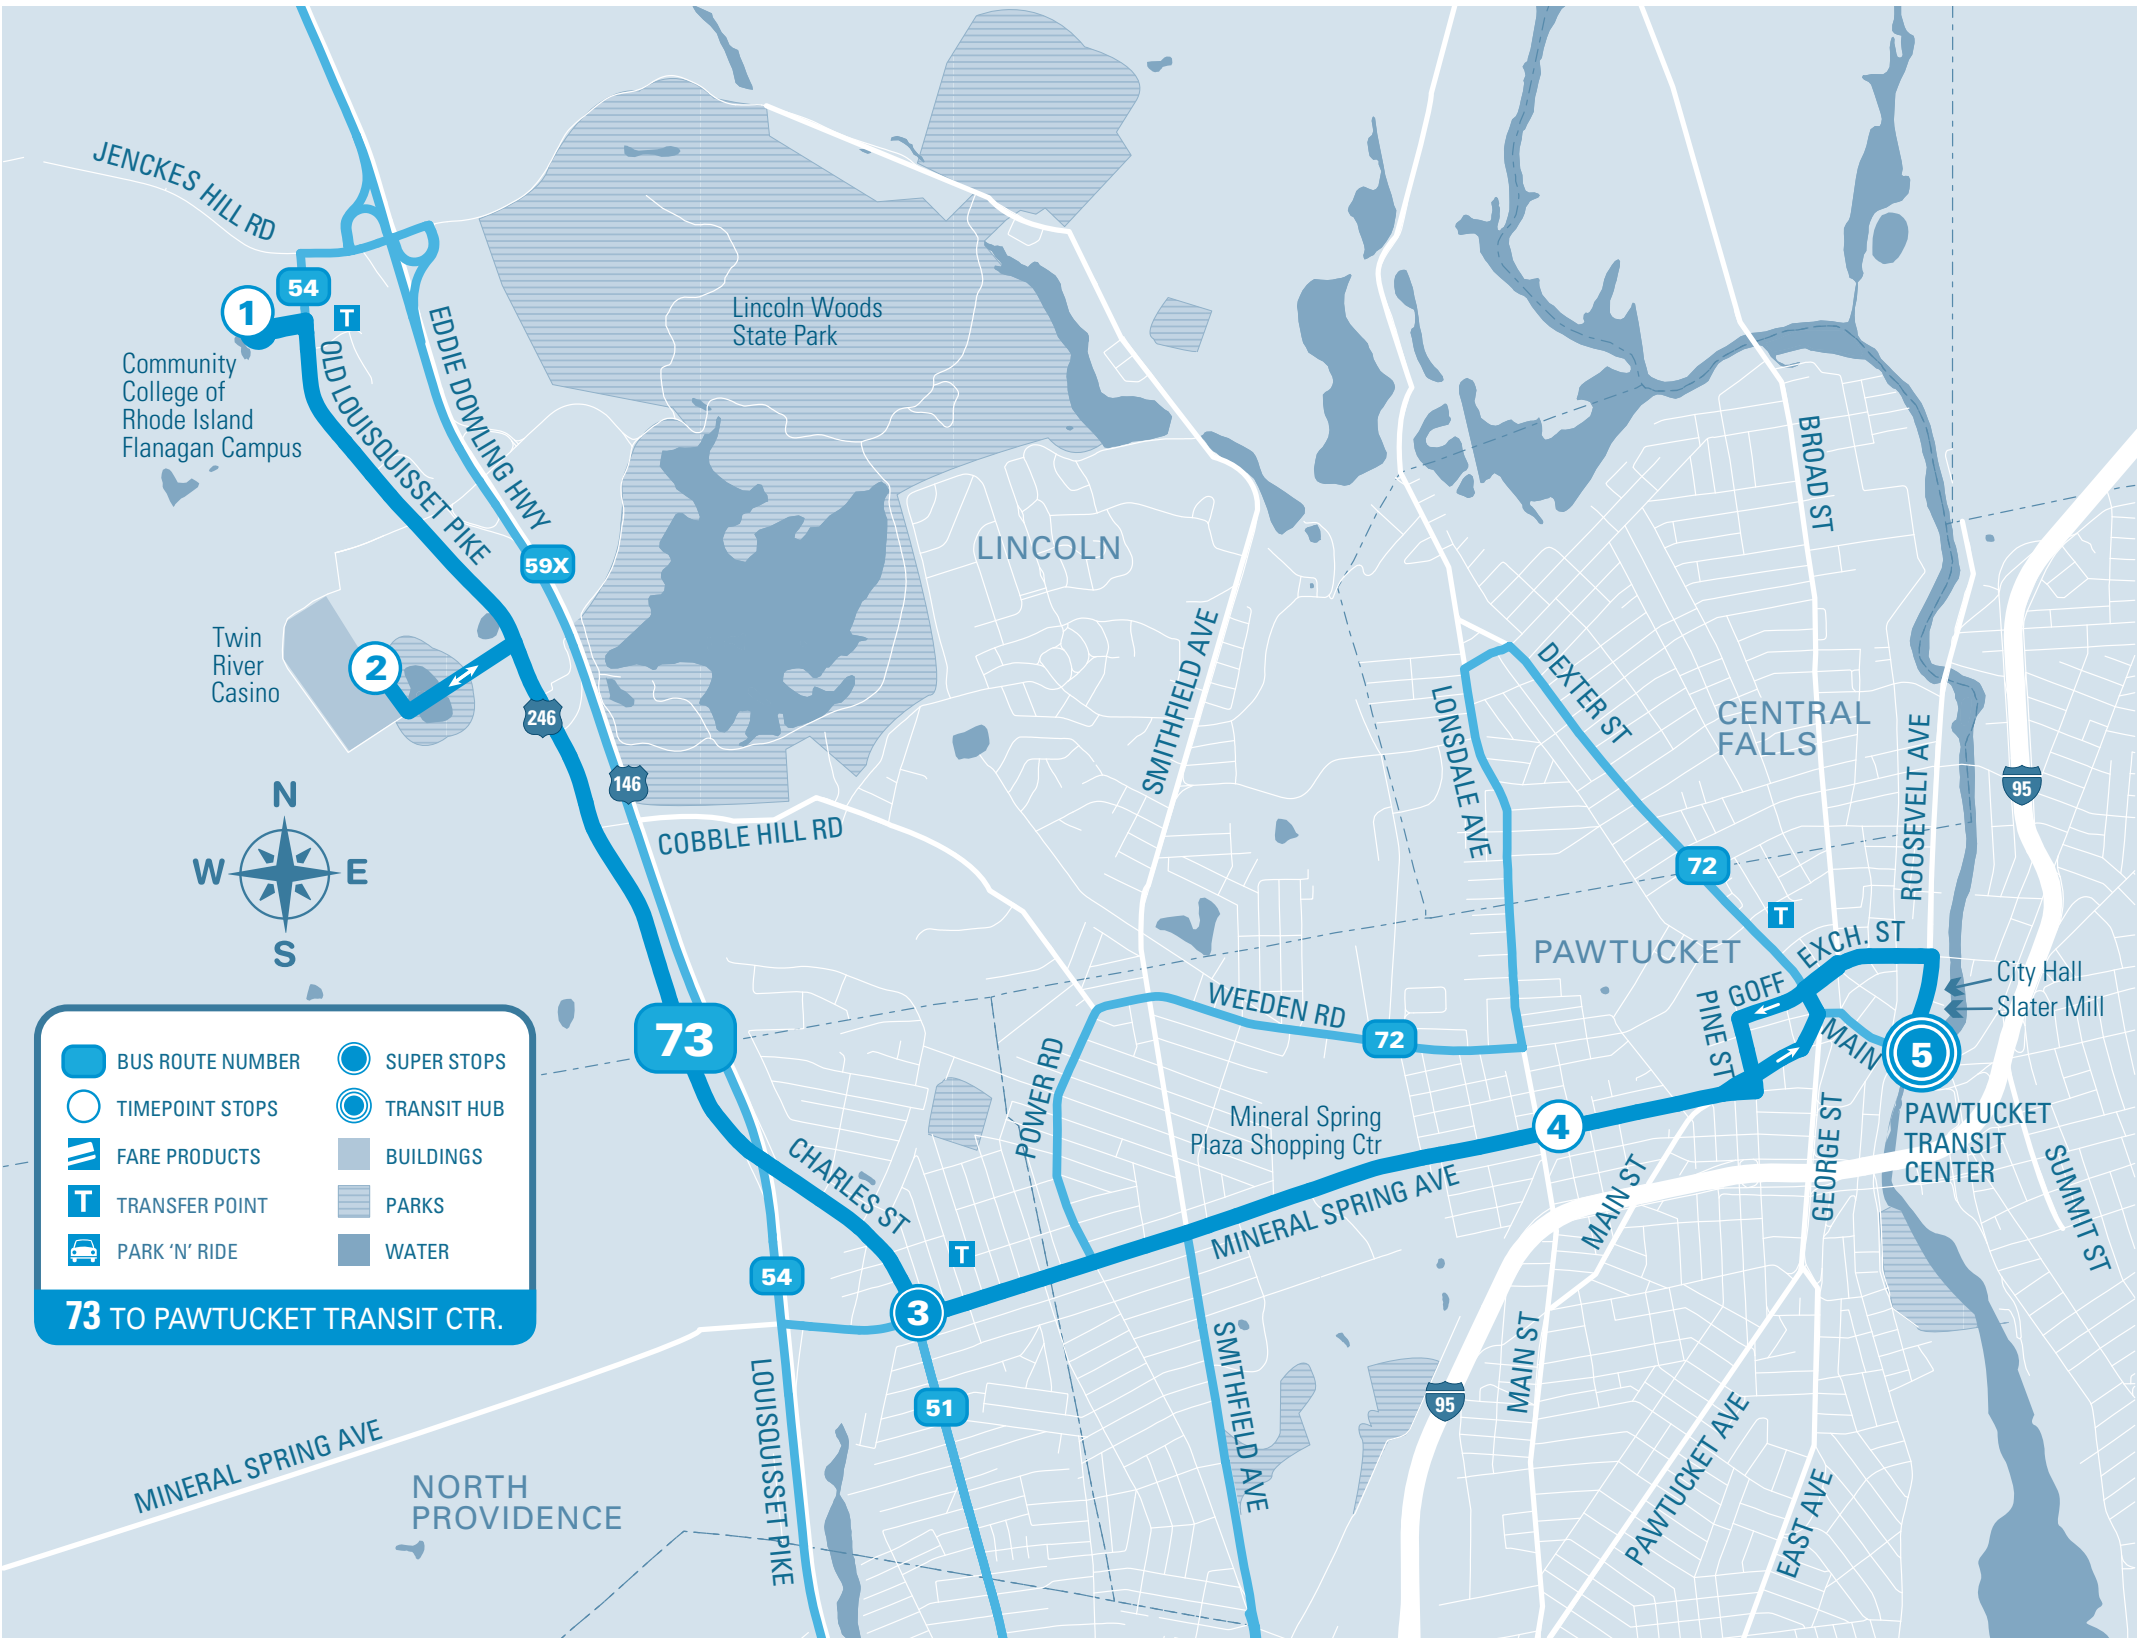

Effective 9/3/16 • Printed 9/3/16

FREQUENCY
Monday to Friday 7a-7:30p: 60 minutes
Saturday, Sunday & Holiday: No Service

FARES
Single Trip: $2.00
Transfer: $1.00 valid for 2 hours
1 Day Pass: $6 onboard only
7 Day Pass: $25 onboard only

INFO
Log on at RIPTA.COM

Timepoint Stops	① CCRI Lincoln	② Twin River	③ Mineral Spring & Charles	④ Mineral Spring & Lonsdale	⑤ PAWTUCKET TRANSIT CTR.	
TRANSFER		51, 54	51, 58		HUB	
MONDAY TO FRIDAY	AM	6:51	6:56	7:01	7:07	7:13
		7:51	7:56	8:01	8:07	8:13
		8:51	8:56	9:01	9:07	9:13
		9:51	9:56	10:01	10:07	10:13
		10:51	10:56	11:01	11:07	11:13
	PM	11:51	11:56	12:01	12:07	12:13
		12:51	12:56	1:01	1:07	1:13
		1:51	1:56	2:01	2:07	2:13
		2:51	2:56	3:01	3:07	3:13
		3:51	3:56	4:01	4:07	4:13
SATURDAY / SUNDAY / HOLIDAY: No Service	4:51	4:56	5:01	5:07	5:13	
	5:53	5:58	6:03	6:08	6:13	
	6:53	6:58	7:03	7:08	7:13	
	6:53	6:58	7:03	7:08	7:13	
	6:53	6:58	7:03	7:08	7:13	

SATURDAY / SUNDAY / HOLIDAY: No Service

2016 Holidays

RIPTA will operate Sunday / Holiday service on the following days:

- **New Years Day** - Friday, January 1
- **Dr. Martin Luther King Jr. Day** - Monday, January 18
- **Memorial Day** - Monday, May 30
- **Independence Day** - Monday, July 4
- **Victory Day** - Monday, August 8
- **Labor Day** - Monday, September 5
- **Columbus Day** - Monday, October 10
- **Veterans' Day** - Friday, November 11
- **Thanksgiving Day** - Thursday, November 24
- **Christmas Day** - Sunday, December 25

73 TO PAWTUCKET TRANSIT CTR.

- BUS ROUTE NUMBER
- SUPER STOPS
- TIMEPOINT STOPS
- TRANSIT HUB
- FARE PRODUCTS
- BUILDINGS
- TRANSFER POINT
- PARKS
- PARK 'N' RIDE
- WATER