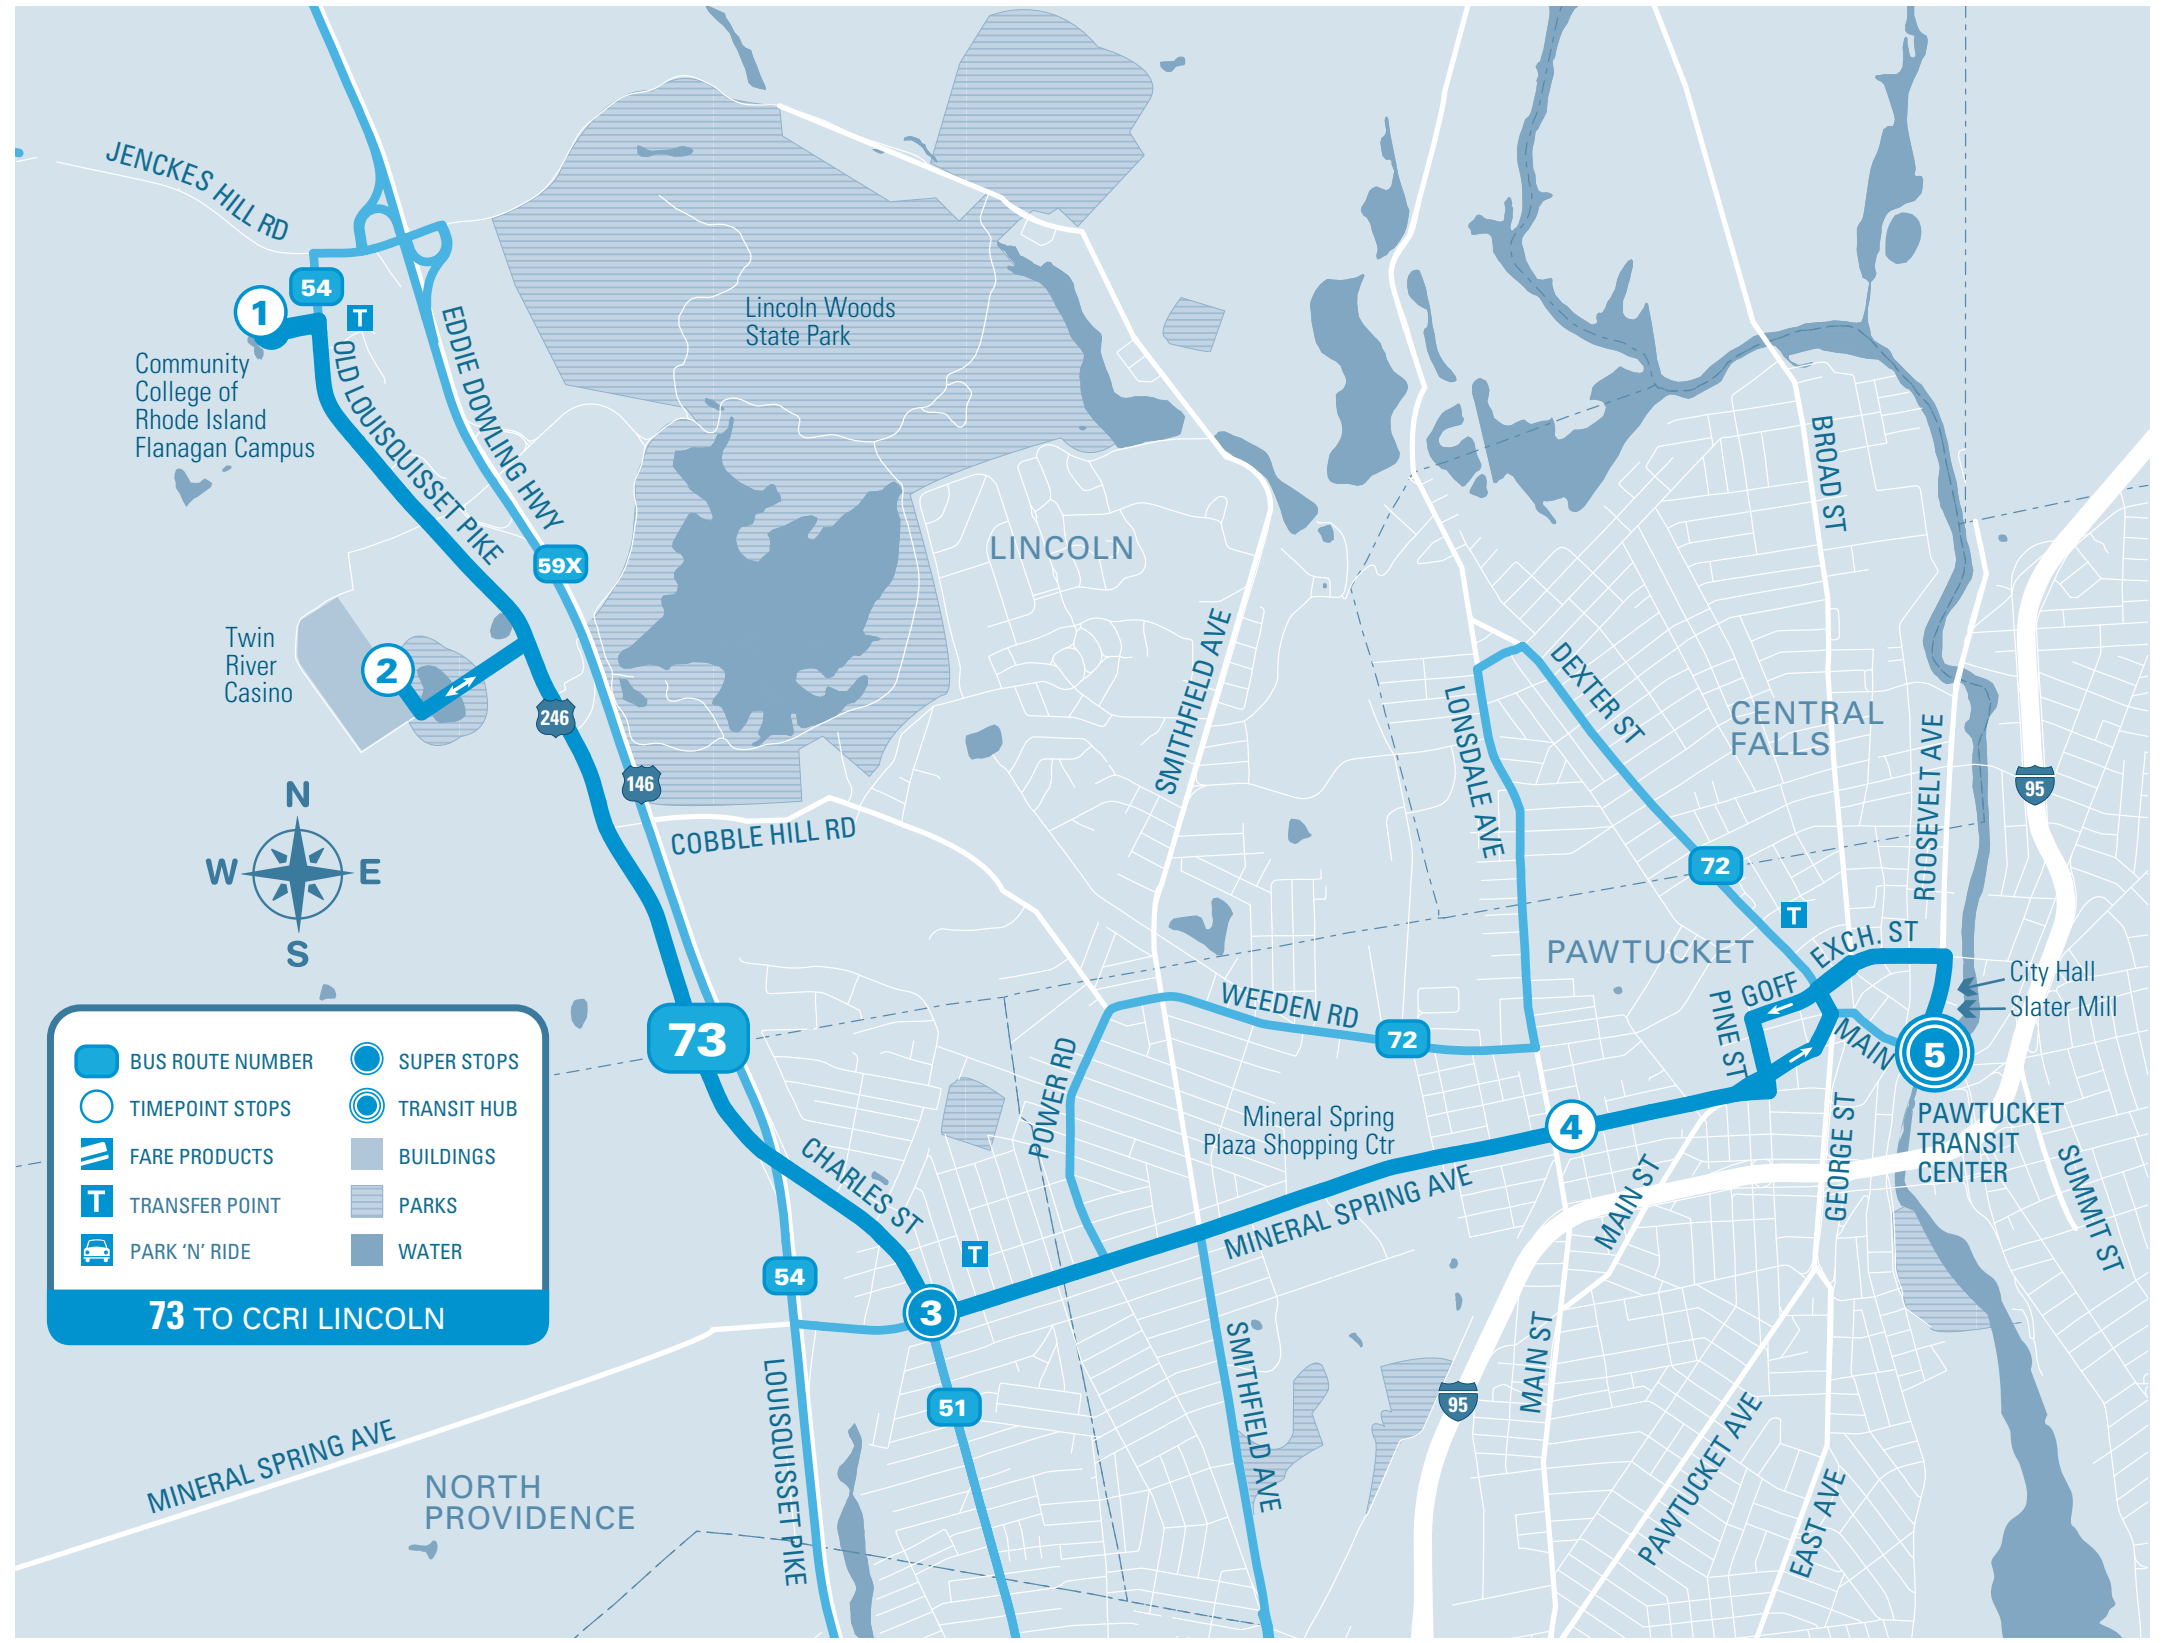

RIPTA Cash Fares*

Full Fare • Tarifa Básica.....	$2.00
Transfers • Transbordo.....	$1.00
Day Pass • Pase de día.....	$6.00
7 Day Pass • Pase de 7 días.....	$25.00
Monthly Pass • Pase Mensual.....	$70.00
10 Ride Pass (w/Transfer) •	
Pase de 10 Viajes (con transbordo).....	$20.00
Children under 5 ride free when accompanied by an adult	
Children 12 years of age and under must be accompanied by an adult	

2016 Holidays

1. RIPTA will operate Sunday / Holiday service on the following days:
2. **New Years Day** - Friday, January 1
   - **Dr. Martin Luther King Jr. Day** - Monday, January 18
   - **Memorial Day** - Monday, May 30
   - **Independence Day** - Monday, July 4
   - **Victory Day** - Monday, August 8
   - **Labor Day** - Monday, September 5
   - **Columbus Day** - Monday, October 10
   - **Veterans' Day** - Friday, November 11
   - **Thanksgiving Day** - Thursday, November 24
   - **Christmas Day** - Sunday, December 25

RIPTA offers a Reduced Fare Bus Pass Program for Seniors, People with Disabilities, and Medicare Card Holders. Please visit www.ripta.com for details.

RIPTA ofrece un Pase de Tarifa Reducida a los Adultos Mayores, Personas con Discapacidades y cualquier persona con una una Tarjeta de Indentificación de Medicare. Para más información, visite www.ripta.com.

Bus Schedule Information •
Para información llame:
401-781-9400 or 401-747-3529 TDD
www.ripta.com

*Subject to change

BUS ROUTE NUMBER	SUPER STOPS
TIMEPOINT STOPS	TRANSIT HUB
FARE PRODUCTS	BUILDINGS
TRANSFER POINT	PARKS
PARK 'N' RIDE	WATER

73 TO CCRI LINCOLN

Timepoint Stops	5 PAWTUCKET SLATER MILL STOP	4 Mineral Spring & Lonsdale	3 Mineral Spring & Charles	2 Twin River	1 CCRI Lincoln	
TRANSFER	HUB		51, 58	51, 54		
MONDAY TO FRIDAY	AM	7:15	7:22	7:28	7:33	7:38
		8:15	8:22	8:28	8:33	8:38
		9:15	9:22	9:28	9:33	9:38
		10:15	10:22	10:28	10:33	10:38
		11:15	11:22	11:28	11:33	11:38
	PM	12:15	12:22	12:28	12:33	12:38
		1:15	1:22	1:28	1:33	1:38
		2:15	2:22	2:28	2:33	2:38
		3:15	3:22	3:28	3:33	3:38
		4:15	4:22	4:28	4:33	4:38
5:15	5:22	5:28	5:33	5:38		
6:15	6:22	6:28	6:33	6:38		
7:15	7:22	7:28	7:33	7:38		

SATURDAY / SUNDAY / HOLIDAY: No Service

2016 Holidays

1. RIPTA will operate Sunday / Holiday service on the following days:
2. **New Years Day** - Friday, January 1
   - **Dr. Martin Luther King Jr. Day** - Monday, January 18
   - **Memorial Day** - Monday, May 30
   - **Independence Day** - Monday, July 4
   - **Victory Day** - Monday, August 8
   - **Labor Day** - Monday, September 5
   - **Columbus Day** - Monday, October 10
   - **Veterans' Day** - Friday, November 11
   - **Thanksgiving Day** - Thursday, November 24
   - **Christmas Day** - Sunday, December 25